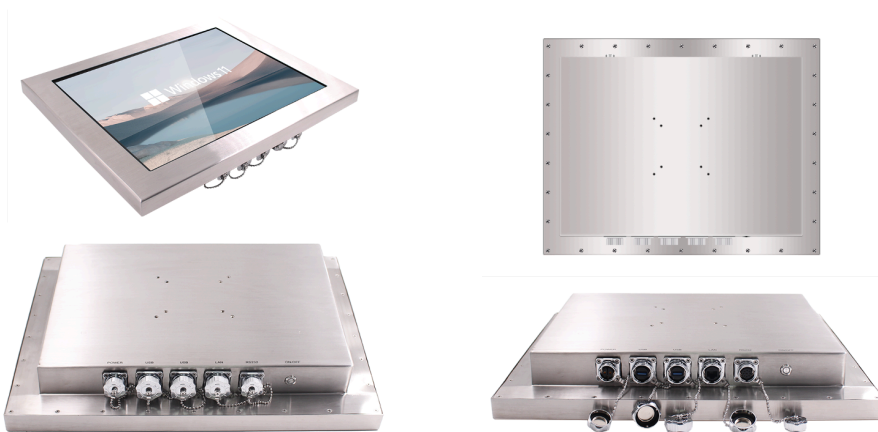

## Product Highlight

- Screen Size: **17 Inch LED panel**
- Resolution: 1280 (H) (RGB) \* 1024 (V)
- Aspect Ratio: 4:3
- Brightness: 350cd/m2
- 10 points Capacitive Touch screen
- CPU: Intel Core i5-6200U
- 8GB DDR4 + 128GB SSD
- OS: Windows 11
- I/O ports: 1×RS232, 1×LAN, 2×USB, DC connector
- Material: Stainless Steel SUS304

## 17 Inch IP67 Waterproof Stainless Steel Panel PC

Configuration	
Touch Screen Type	10points Capacitive Touch Screen
CPU	Intel Core i5-6200U
Memory	8GB DDR4
OS	Windows 11 (License Sold Separately)
Storage	128GB SSD
Ports	1×RS232, 1×LAN, 2×USB2.0/3.0, DC connector, all are waterproof connectors
IP protection	Full IP67 waterproof
VESA	75*75mm/100*100mm/200*200mm
Power	
Power Input	DC 12V_5A or AC 100~240 V, Universal,±10%
	≤36W
	FULL IP67 waterproof power supply
Mechanical	
Material	Stainless Steel SUS304(SUS316 optional)
Mounting	Wall Mount/Open frame Style/Embedded/Desktop for optional
Environmental Parameter	
Working temperature	-10°C-60°C (-30°C-80°C optional)

## 17 Inch IP67 Waterproof Stainless Steel Panel PC

Option เพิ่มเติม	
High brightness screen	Sunlight readable, 1000-2000nits
Card reader	RFID/NFC
Color of Shell	Black, White, Silver,ect
Other Information	
Packing	Standard export packing, foam, carton
Warranty	1 Year Standard Warranty (Carry-in)
Production time	15-20 workings days

Screen Size: 17"