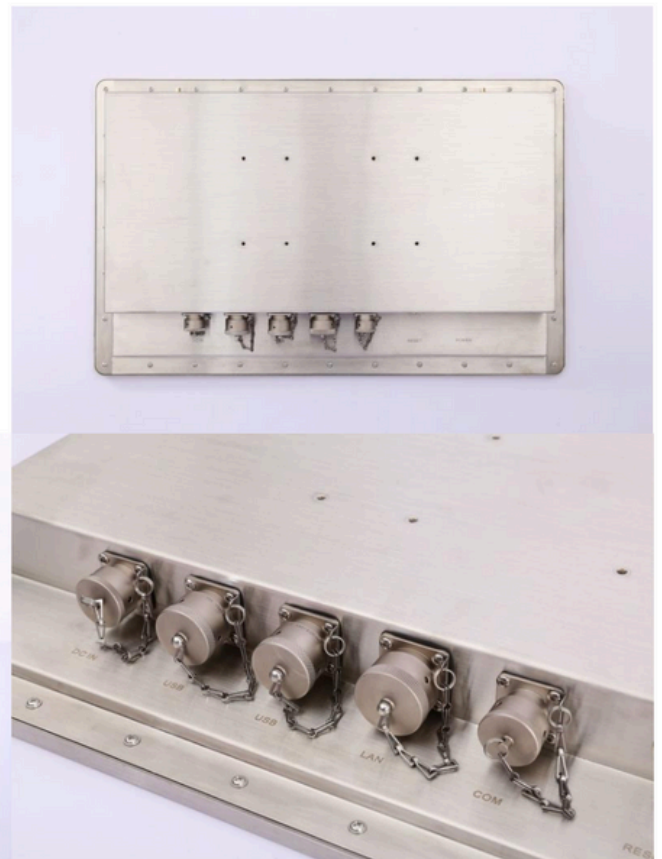

Control SW	Control SW	1xPower SW (Rear), AT/ATX optional
OS Support	OS Support	Windows 7, Windows 10, Windows 11, Linux Ubuntu
Environment	Operating Temperature	-10°C ~ 60°C(14~ 140 °F)(extend temperature optional)
	Storage Temperature	-20°C ~ 70°C(-4 ~ 158 °F)
	Waterproof Protection	IP67 Whole Product Waterproof
	Mounting	VESA (100x100mm / 100x200mm)
	Material	Rugged Stainless Steel 304 Casing
Custom Service	Custom Service	Custom BIOS, System Encryption, Custom LOGO