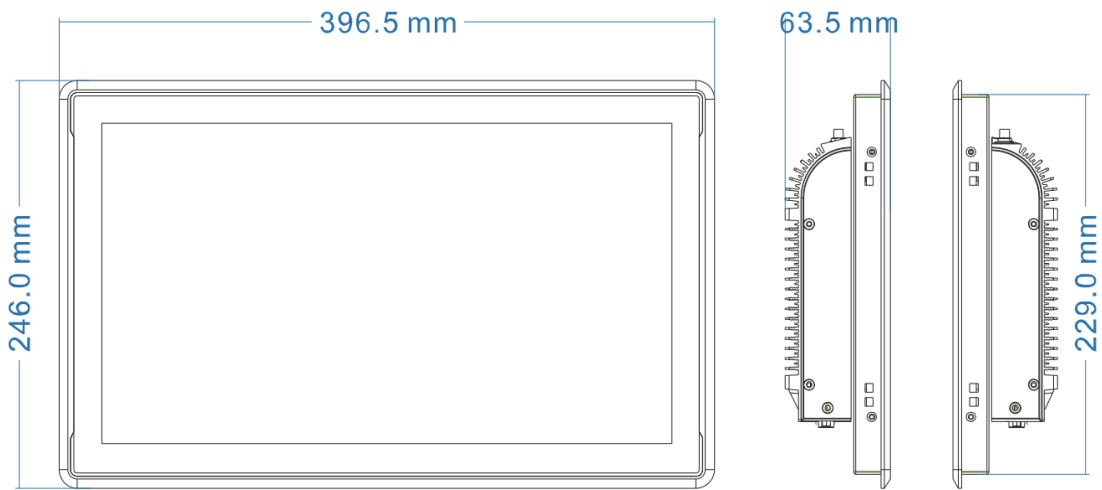

### Features

- Aluminum die-casting chassis, fanless design
- Wireless Design
- 15.6 inch LED TFT LCD, capacitive touch
- Intel 10<sup>th</sup> Gen. Core I3/I5/I7 CPU
- 3\*COM, 2\*LAN, 4\*USB3.0
- AT & ATX Model
- Front Panel IP65 Level

<b>OS Support</b>	OS Support	Windows 7/ Windows 8/ Windows 10/ Linux
<b>Environment</b>	Operating Temperature	-0°C ~ 50°C (extend temperature optional)
	Storage Temperature	-10°C ~ 60°C (extend temperature optional)
	Front Panel Protection	IP65 compliant
<b>Mechanical</b>	Dimensions	(W*D*H): 396.5x246x63.5mm Mounting Cut out (W*H): 379.5*229mm
	Weight	6KG (N.W.)
	Color	Black
	Material	Aluminum
	Certification	CE / UL / RoHS