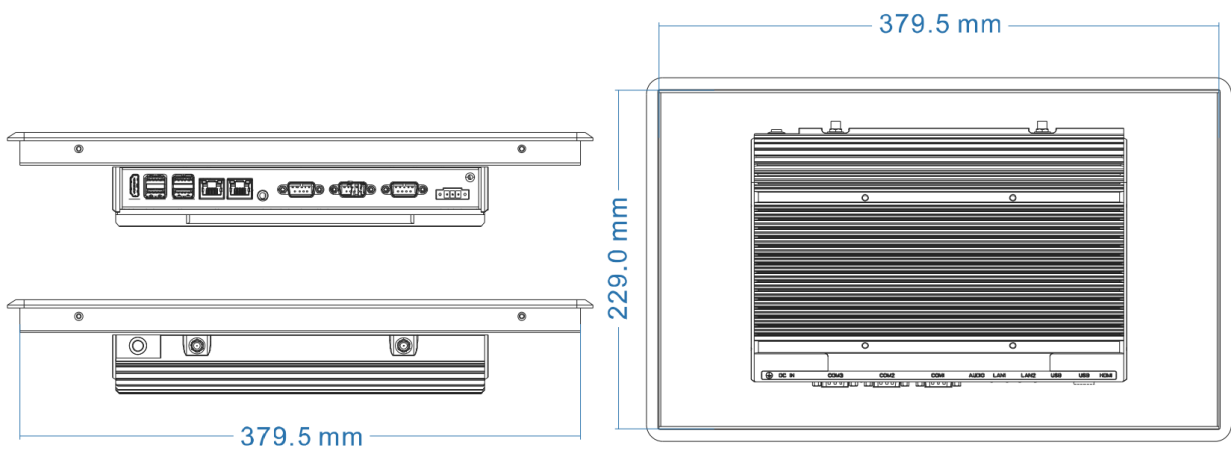

### Features

- Aluminum die-casting chassis, fanless design
- Wireless Design
- 15.6 inch LED TFT LCD, capacitive touch
- Intel 10<sup>th</sup> Gen. Core I3/I5/I7 CPU
- 3\*COM, 2\*LAN, 4\*USB3.0
- AT & ATX Model
- Front Panel IP65 Level

<b>OS Support</b>	OS Support	Windows 7/ Windows 8/ Windows 10/ Linux
<b>Environment</b>	Operating Temperature	-0°C ~ 50°C (extend temperature optional)
	Storage Temperature	-10°C ~ 60°C (extend temperature optional)
	Front Panel Protection	IP65 compliant
<b>Mechanical</b>	Dimensions	(W*D*H): 396.5x246x63.5mm Mounting Cut out (W*H): 379.5*229mm
	Weight	6KG (N.W.)
	Color	Black
	Material	Aluminum
	Certification	CE / UL / RoHS